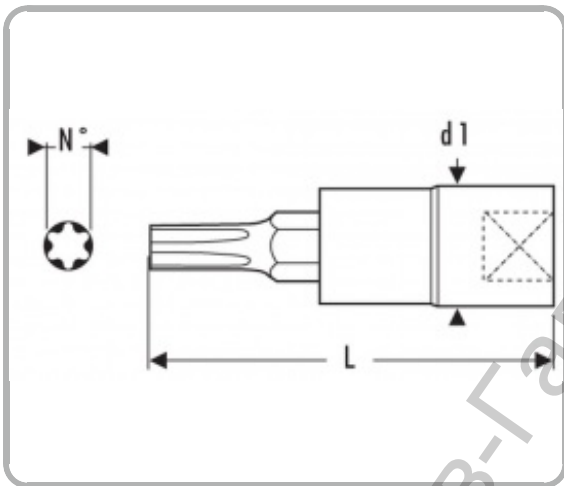

1/2" TORX® SCREWDRIVER BIT SOCKETS

Description :

- ISO 1174-1
- Chrome vanadium steel.
- High Chrome finish.

d1 [mm] :

22

L [mm] :

55

Conditioning :

1

References :

	EAN	No.	[g]
<u>E031918</u>	3258950319186	T20	58
<u>E031919</u>	3258950319193	T25	58
<u>E031920</u>	3258950319209	T27	59
<u>E031921</u>	3258950319216	T30	59
<u>E031922</u>	3258950319223	T40	62
<u>E031923</u>	3258950319230	T45	63
<u>E031924</u>	3258950319247	T50	74
<u>E031925</u>	3258950319254	T55	96